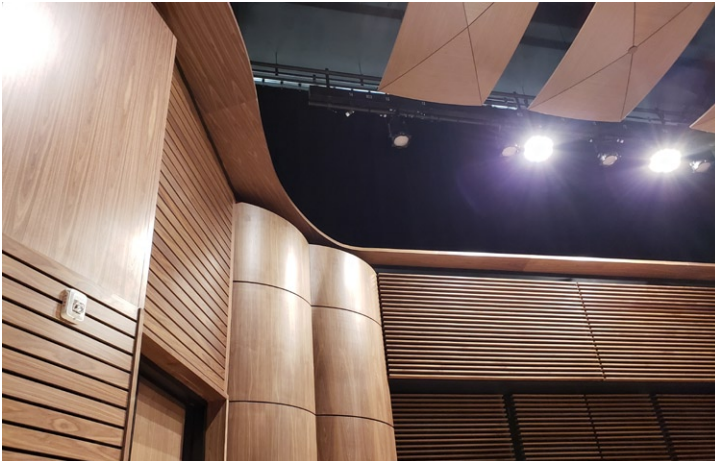

MCKAY CONANT HOOVER INC
Acoustics and Media Systems Consultants

Northern Arizona University's renovated and expanded Music Building on the NAU Flagstaff campus opened in early 2019, featuring the state-of-the-art, 250-seat Kitt Recital Hall, rehearsal and practice room spaces for instrumental and vocal studies, as well as choral and instrument libraries. Kitt connects directly to the adjacent Ardrey Memorial Auditorium, a previous MCH renovation project in 2011.

Kitt opened with a performance by pianist Jeffrey Swan, NAU's distinguished artist in residence, with whom MCH worked to tune the hall's variable acoustics. In addition to tracks of variable acoustic drapery which can extend all around the upper level of the room and behind performers, the hall features compound-curved wood overhead and side-wall reflectors to ensure sound from the stage is uniformly distributed across the stage as well as out to audience.