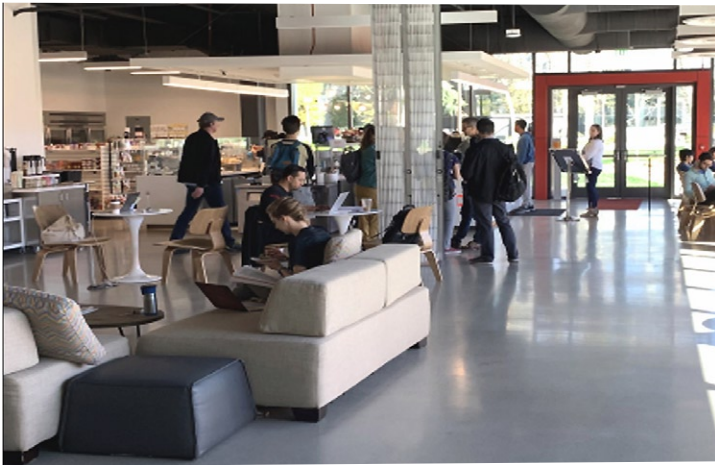

MCKAY CONANT HOOVER INC  
Acoustics and Media Systems Consultants

The 26,000sf Hameetman Center at Caltech serves as a new community center, offering a modern gathering space for students and faculty. It completed as a renovation via an Integrated Project Delivery methodology in Spring 2019 for an undisclosed sum.

The repurposed and expanded building features the Red Door Marketplace, Caltech Store, conference room, multipurpose room, numerous club rooms, a music rehearsal and performance room, and a recording studio equipped with both a live tracking room and control room.

The state-of-the-art, variable-acoustic music rehearsal room accommodates up to 100 musicians, and is home to many campus performance groups such as the Caltech-Occidental Wind Orchestra, the Caltech Jazzband, the Caltech Glee Club among many more. The Center is on the Old Dorm site (accommodated 60 undergraduates) which was previously replaced by the Winnett Student Center.