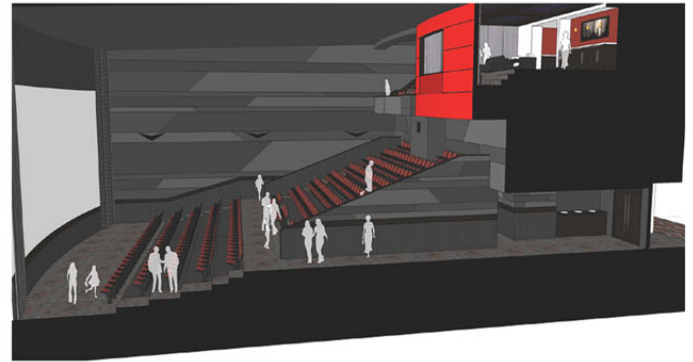

MCH

MCKAY CONANT HOOVER INC
Acoustics and Media Systems Consultants

The Ak-Chin Indian Community held groundbreaking in March 2012 and opened in November 2012 for its new \$50M, 185,000sf family entertainment complex located adjacent to the Harrah's Ak-Chin Hotel/Casino. The facility, among the largest of its kind in the USA, features 12 movie theaters, a 24-lane bowling alley, a game arcade, lasertag and several bars/restaurants plus 23,000sf of retail and 45 acres of site work. The movie house portion (all digital cinema) is under the high-end *UltraStar Cinemas* brand and meets the strict *THX* criteria.