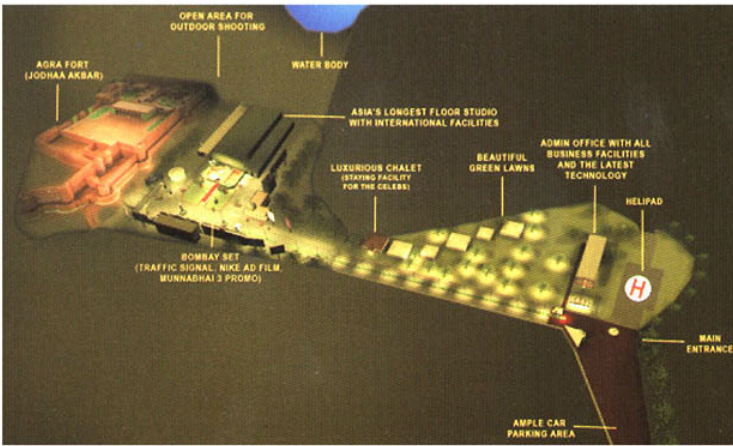

MCH

MCKAY CONANT HOOVER INC
Acoustics and Media Systems Consultants

Reliance Mediaworks Ltd and Dreamworks SKG have developed as of January 2011, the very first "Hollywood Quality" Studio operations in India. These feature 8 sound stages on 7 acres of 200,000sf construction and provide a comprehensive resource for feature films, television commercials, music videos, new media, gaming, special effects and special events. The \$22M facilities are expected to help grow RMW's current 25% of the Mumbai film market share. They are the first studios in India to have advanced technological features such as super silent Sync Sound, 55 feet clear interior height, enormous live load bearing capacities and elephant doors allowing full truck access onto the stages.

Along with the studio infrastructure, Reliance Mediaworks also offers end to end production services such as film cameras, multicam equipment automated lights and LED walls for broadcast shows and events. The studios also provide state-of-the-art post production facilities for feature films, broadcast and TV commercials making it a one-stop solution. MCH provided full-scope acoustical consulting from planning through construction administration.