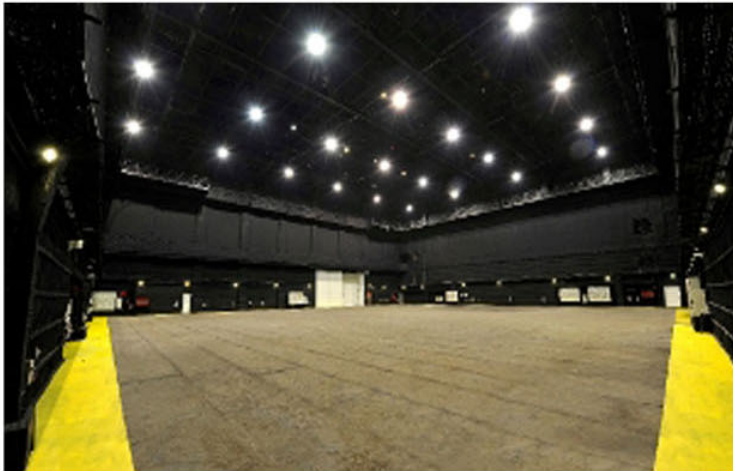

MCH

MCKAY CONANT HOOVER INC
Acoustics and Media Systems Consultants

Reliance Mediaworks Ltd and Dreamworks SKG have developed as of January 2011, the very first "Hollywood Quality" Studio operations in India. These feature 8 sound stages on 7 acres of 200,000sf construction and provide a comprehensive resource for feature films, television commercials, music videos, new media, gaming, special effects and special events. The \$22M facilities are expected to help grow RMW's current 25% of the Mumbai film market share. They are the first studios in India to have advanced technological features such as super silent Sync Sound, 55 feet clear interior height, enormous live load bearing capacities and elephant doors allowing full truck access onto the stages.

Along with the studio infrastructure, Reliance Mediaworks also offers end to end production services such as film cameras, multicam equipment automated lights and LED walls for broadcast shows and events. The studios also provide state-of-the-art post production facilities for feature films, broadcast and TV commercials making it a one-stop solution. MCH provided full-scope acoustical consulting from planning through construction administration.