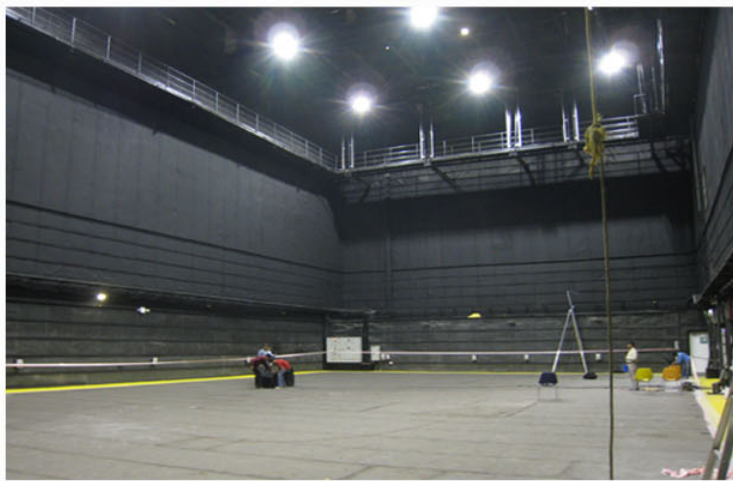

MCH

MCKAY CONANT HOOVER INC
Acoustics and Media Systems Consultants

Reliance Mediaworks Ltd and Dreamworks SKG have developed as of January 2011, the very first "Hollywood Quality" Studio operations in India. These feature 8 sound stages on 7 acres of 200,000sf construction and provide a comprehensive resource for feature films, television commercials, music videos, new media, gaming, special effects and special events. The \$22M facilities are expected to help grow RMW's current 25% of the Mumbai film market share. They are the first studios in India to have advanced technological features such as super silent Sync Sound, 55 feet clear interior height, enormous live load bearing capacities and elephant doors allowing full truck access onto the stages.

Along with the studio infrastructure, Reliance Mediaworks also offers end to end production services such as film cameras, multicam equipment automated lights and LED walls for broadcast shows and events. The studios also provide state-of-the-art post production facilities for feature films, broadcast and TV commercials making it a one-stop solution. MCH provided full-scope acoustical consulting from planning through construction administration.